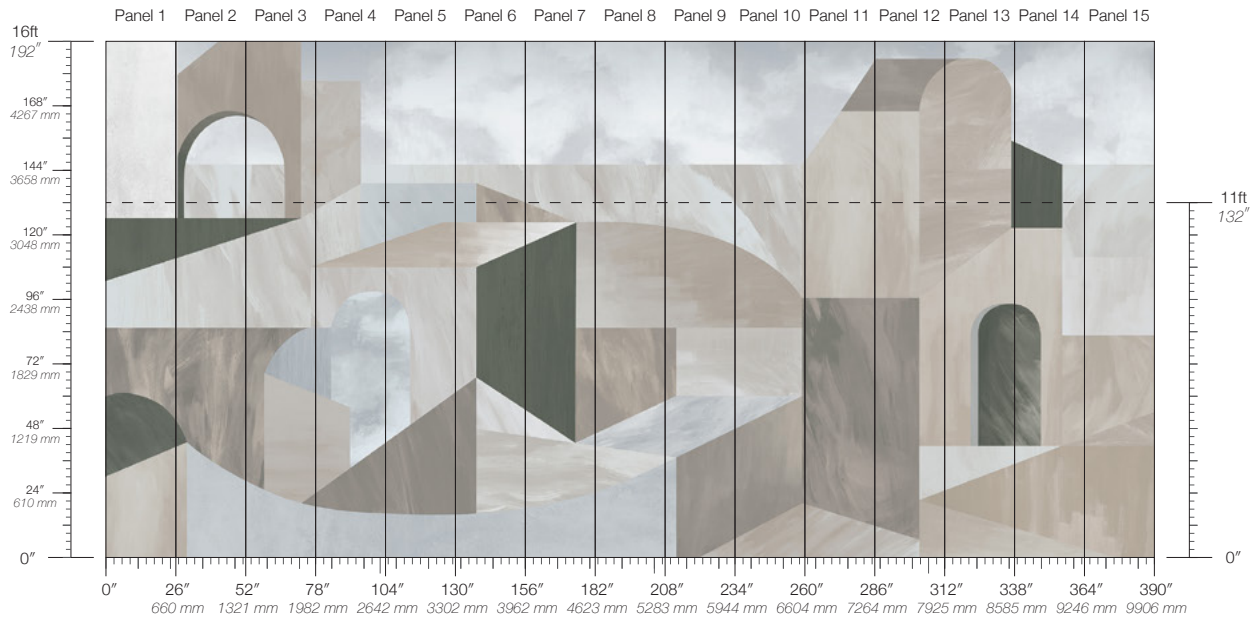

Lyric Stoa

Suitable for residential and some commercial projects

COLOR
Stoa

STOCK
Made to order

MAINTENANCE
Water-based cleanser

CONTACT
sales@calicowallpaper.com
+1 718 243 1705
57 Lispenard Street
New York, NY 10013 USA

ITEM
6014

LEAD TIME
4 weeks to print

ENVIRONMENTAL
FSC Certified Content

CONTENT
Clay-Coated Paper

MINIMUM
1 panel

SPECS
100% Cellulose face
Non-woven backing
7.1 oz per linear yard
117 g per linear meter
Smooth surface texture

DISCLAIMER
Refer to our website to see the full mural artwork. Reference the physical sample for color and texture. Panel maps represent mural artwork only.

PANEL WIDTH
26" / 661 mm trimmed

PRICE
Available upon request

PANEL HEIGHT
132" / 3353 mm standard
192" / 4877 mm extended

ORIGIN
USA

TESTING
(US) ASTM E84 Adhered Class A

REPEAT
Non-repeating

DETAILS
Custom options available